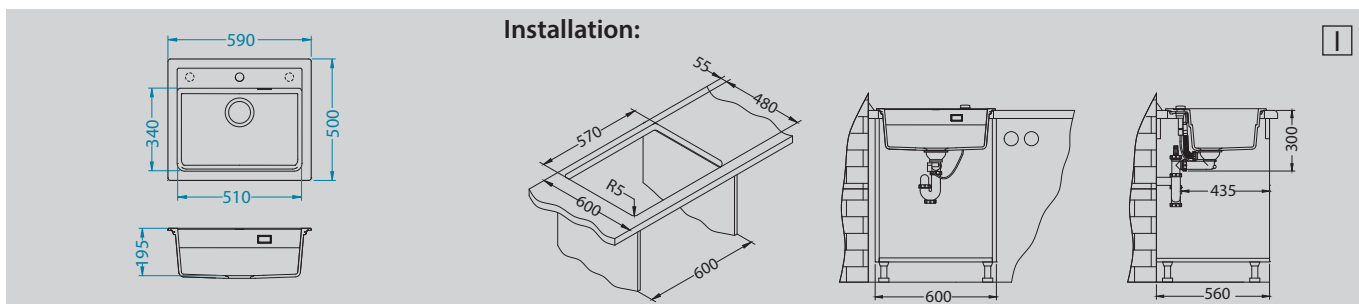

Atrox 30

NEW

Size: 590 x 500 mm
 Bowl dimensions: 510 x 340 x 195 mm
 Cabinet size: 600 mm - I
 800mm - U

surface	code	type	waste	Ø 35 mm	installation	packaging	PCS per carton/pallet
G11	1131991	single	3 1/2"	1x	I / U	carton	1 / 18
G81	1131995	single	3 1/2"	1x	I / U	carton	1 / 18
G22	1131993	single	3 1/2"	1x	I / U	carton	1 / 18
G55	1131994	single	3 1/2"	1x	I / U	carton	1 / 18
G91	1131996	single	3 1/2"	1x	I / U	carton	1 / 18