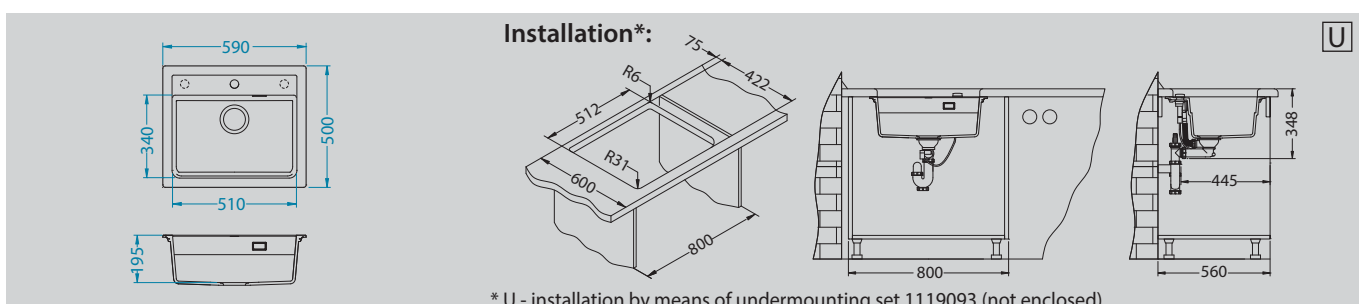

Atrox 30

NEW

Size: 590 x 500 mm
 Bowl dimensions: 510 x 340 x 195 mm
 Cabinet size: 600 mm - I
 800mm - U

surface	code	type	waste	Ø 35 mm	installation	packaging	PCS per carton/pallet
G11	1131991	single	3 1/2"	1x	I / U	carton	1 / 18
G81	1131995	single	3 1/2"	1x	I / U	carton	1 / 18
G22	1131993	single	3 1/2"	1x	I / U	carton	1 / 18
G55	1131994	single	3 1/2"	1x	I / U	carton	1 / 18
G91	1131996	single	3 1/2"	1x	I / U	carton	1 / 18