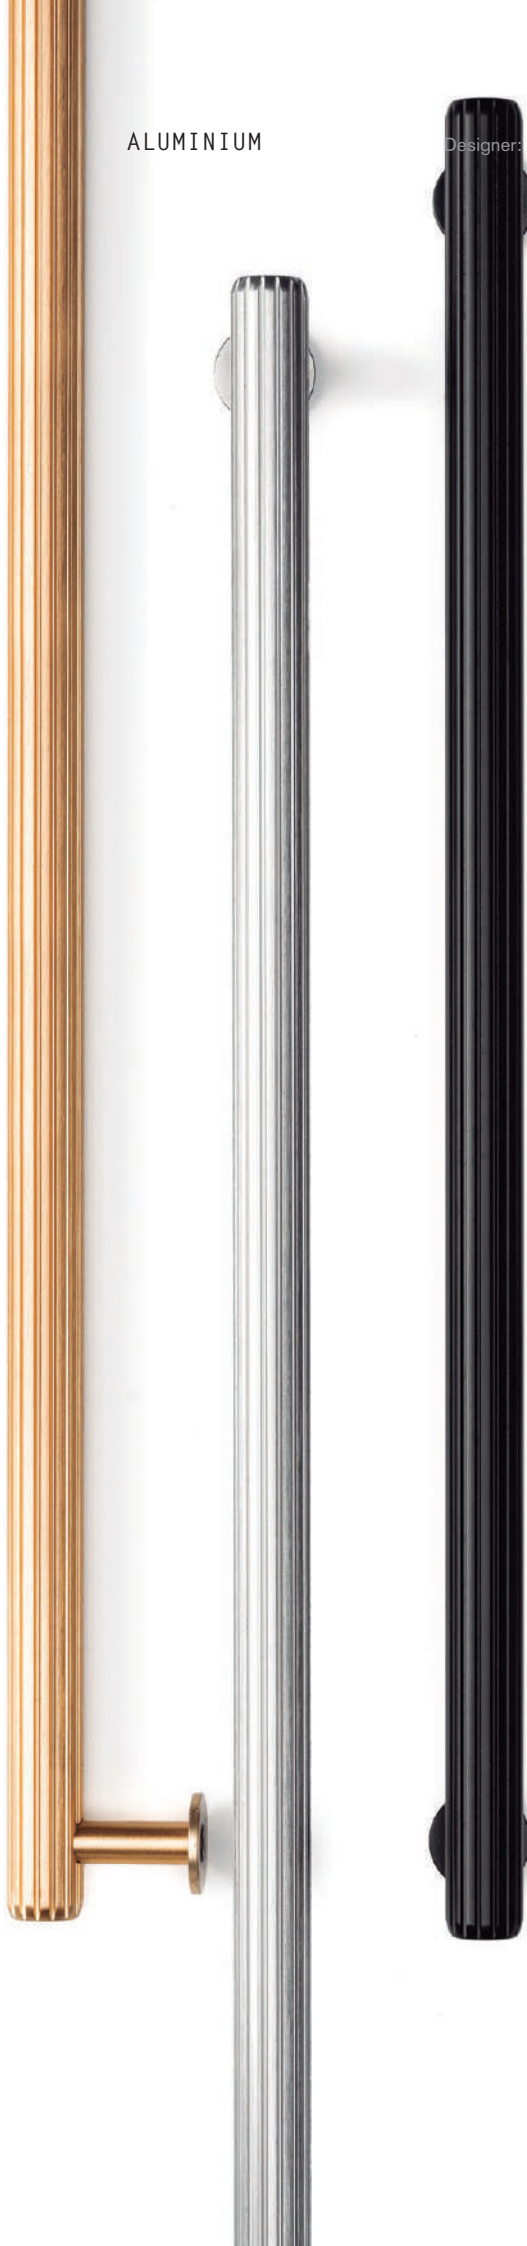

0528

RILLE

ALUMINIUM

Designer: Patricia Roig

NEW!

Finishes Acabados

Stainless steel look
Inox look

Brushed dark brass
Latón oscuro cepillado

Brushed black
Negro cepillado

|←→| ○ — ○ 1   ○ — ○ 2

55 mm

-

-

190 mm

160 mm

350 mm

320 mm

510 mm

480 mm

1022 mm

992 mm

496 mm