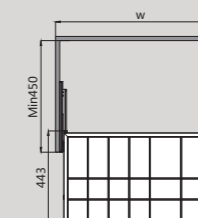

COKA MULTIFUNCTIONAL STORAGE BOX

MODEL	CABINET W (mm)	WIDTH x DEPTH x HEIGHT (mm) With slides
WS4153S.060.MK	600	564x443x51
WS4153S.080.MK	800	764x443x51
WS4153S.090.MK	900	864x443x51

COKA METAL STORAGE BOX

MODEL	CABINET W (mm)	WIDTH x DEPTH x HEIGHT (mm) With slides
WS4154S.060.MK	600	564x443x51
WS4154S.080.MK	800	764x443x51
WS4154S.090.MK	900	864x443x51

COKA SHOES RACK

MODEL	CABINET W (mm)	WIDTH x DEPTH x HEIGHT (mm) With slides
WS4155S.060.MK	600	564x443x51
WS4155S.080.MK	800	764x443x51
WS4155S.090.MK	900	864x443x51

COKA STORAGE WIRE BASKET

MODEL	CABINET W (mm)	WIDTH x DEPTH x HEIGHT (mm) With slides
WS4170S.060.MK	600	564x443x186
WS4170S.080.MK	800	764x443x186
WS4170S.090.MK	900	864x443x186

COKA MULTIFUNCTIONAL STORAGE BOX