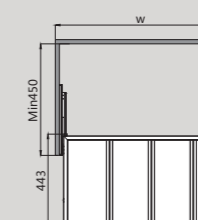

COKA MULTIFUNCTIONAL STORAGE BOX

MODEL	CABINET W (mm)	WIDTH x DEPTH x HEIGHT (mm) With slides
WS4153S.060.MK	600	564x443x51
WS4153S.080.MK	800	764x443x51
WS4153S.090.MK	900	864x443x51

COKA METAL STORAGE BOX

MODEL	CABINET W (mm)	WIDTH x DEPTH x HEIGHT (mm) With slides
WS4154S.060.MK	600	564x443x51
WS4154S.080.MK	800	764x443x51
WS4154S.090.MK	900	864x443x51

COKA SHOES RACK

MODEL	CABINET W (mm)	WIDTH x DEPTH x HEIGHT (mm) With slides
WS4155S.060.MK	600	564x443x51
WS4155S.080.MK	800	764x443x51
WS4155S.090.MK	900	864x443x51

COKA STORAGE WIRE BASKET

MODEL	CABINET W (mm)	WIDTH x DEPTH x HEIGHT (mm) With slides
WS4170S.060.MK	600	564x443x186
WS4170S.080.MK	800	764x443x186
WS4170S.090.MK	900	864x443x186

COKA MULTIFUNCTIONAL STORAGE BOX

MODEL	CABINET W (mm)	WIDTH x DEPTH x HEIGHT (mm) With slides
WS4167S.060.MK	600	564x443x122
WS4167S.080.MK	800	764x443x122
WS4167S.090.MK	900	864x443x122

COKA TROUSERS RACK

MODEL	CABINET W (mm)	WIDTH x DEPTH x HEIGHT (mm) With slides
WS4157S.060.MK	600	564x443x51
WS4157S.080.MK	800	764x443x51
WS4157S.090.MK	900	864x443x51