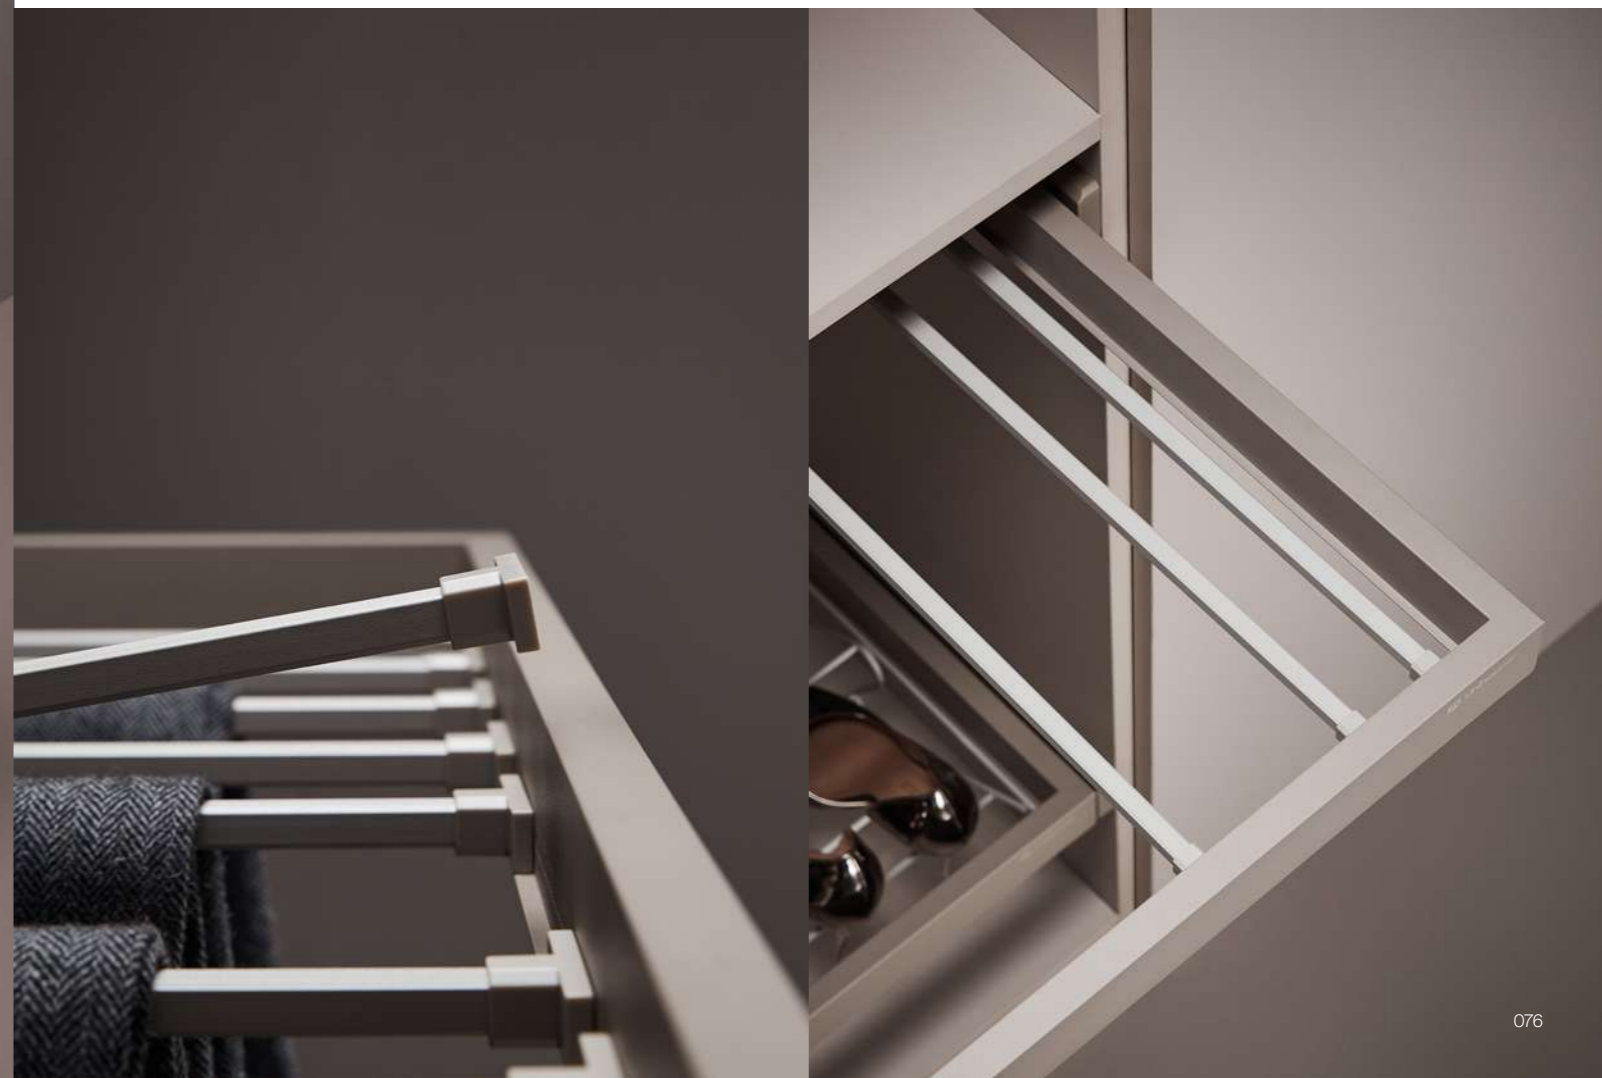

COKA STORAGE SYSTEM

SOFT AND DELICATE VELVET TO EMBELLISH THE JEWELRY BOX, CONVEY THE PROPER WAY FOR YOUR VALUABLES.

LIFE HAS A THOUSAND
KINDS OF ATTITUDE.

COKA /
Multifunctional storage box

Coka helps your stuff to be in orderly and better storage. The minimalism design expresses another outstanding life style.

COKA

COKA /
Metal storage box

COKA /
Shoes rack

COKA /
Multifunctional shoes rack

THE PERFECT COMBINATION OF ELEGANT AND PRAGMATISM,
IS THE WAY OF LIFE WE LOOK FORWARD TO.

COKA /
Storage wire basket

COKA /
Trousers rack

The beauty of orderliness.

“It feels like a luxury touch”, the elegant design is not restricted by any times and tide, but makes your wardrobe full of charming.

COKA /
Multifunctional storage box

DESIGN FOR STORAGE WITH SMOOTHLY WRAPPING VELVET, TO CARE FOR YOUR
INTIMATE CLOTHING AND YOUR HOME LIFE.

→ FEATURES

- Bringing conformable experience with simple design, Less is more, using less stuff to convey bigger zone of imagination.
- Quick assembly, two way slow motion slide +high strength aluminum alloy general frame, combining with multifunctional storage boxes adjustable -4~+30mm
- Color: Mink (MK)