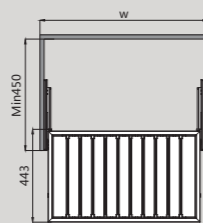

MODEL	CABINET W (mm)	WIDTH x DEPTH x HEIGHT (mm) With slides
WS4154S.060.MK	600	564x443x51
WS4154S.080.MK	800	764x443x51
WS4154S.090.MK	900	864x443x51

COKA SHOES RACK

MODEL	CABINET W (mm)	WIDTH x DEPTH x HEIGHT (mm) With slides
WS4155S.060.MK	600	564x443x51
WS4155S.080.MK	800	764x443x51
WS4155S.090.MK	900	864x443x51

COKA STORAGE WIRE BASKET

MODEL	CABINET W (mm)	WIDTH x DEPTH x HEIGHT (mm) With slides
WS4170S.060.MK	600	564x443x186
WS4170S.080.MK	800	764x443x186
WS4170S.090.MK	900	864x443x186

COKA MULTIFUNCTIONAL STORAGE BOX

MODEL	CABINET W (mm)	WIDTH x DEPTH x HEIGHT (mm) With slides
WS4167S.060.MK	600	564x443x122
WS4167S.080.MK	800	764x443x122
WS4167S.090.MK	900	864x443x122

COKA TROUSERS RACK

MODEL	CABINET W (mm)	WIDTH x DEPTH x HEIGHT (mm) With slides
WS4157S.060.MK	600	564x443x51
WS4157S.080.MK	800	764x443x51
WS4157S.090.MK	900	864x443x51

COKA MULTIFUNCTIONAL SHOES RACK

MODEL	CABINET W (mm)	WIDTH x DEPTH x HEIGHT (mm) With slides
WS4168S.060.MK	600	564x443x141
WS4168S.080.MK	800	764x443x141
WS4168S.090.MK	900	864x443x141