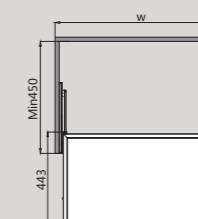

COKA MULTIFUNCTIONAL STORAGE BOX

MODEL	CABINET W (mm)	WIDTH x DEPTH x HEIGHT (mm) With slides
WS4153S.060.MK	600	564x443x51
WS4153S.080.MK	800	764x443x51
WS4153S.090.MK	900	864x443x51

COKA METAL STORAGE BOX

MODEL	CABINET W (mm)	WIDTH x DEPTH x HEIGHT (mm) With slides
WS4154S.060.MK	600	564x443x51
WS4154S.080.MK	800	764x443x51
WS4154S.090.MK	900	864x443x51

COKA SHOES RACK

MODEL	CABINET W (mm)	WIDTH x DEPTH x HEIGHT (mm) With slides
WS4155S.060.MK	600	564x443x51
WS4155S.080.MK	800	764x443x51
WS4155S.090.MK	900	864x443x51

COKA STORAGE WIRE BASKET

MODEL	CABINET W (mm)	WIDTH x DEPTH x HEIGHT (mm) With slides
WS4170S.060.MK	600	564x443x186
WS4170S.080.MK	800	764x443x186
WS4170S.090.MK	900	864x443x186

COKA MULTIFUNCTIONAL STORAGE BOX

MODEL	CABINET W (mm)	WIDTH x DEPTH x HEIGHT (mm) With slides
WS4167S.060.MK	600	564x443x122
WS4167S.080.MK	800	764x443x122
WS4167S.090.MK	900	864x443x122

COKA TROUSERS RACK

MODEL	CABINET W (mm)	WIDTH x DEPTH x HEIGHT (mm) With slides
WS4157S.060.MK	600	564x443x51
WS4157S.080.MK	800	764x443x51
WS4157S.090.MK	900	864x443x51