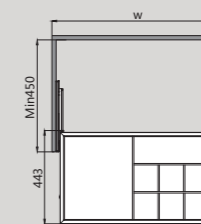

COKA MULTIFUNCTIONAL STORAGE BOX

MODEL	CABINET W (mm)	WIDTH x DEPTH x HEIGHT (mm) With slides
WS4167S.060.MK	600	564x443x122
WS4167S.080.MK	800	764x443x122
WS4167S.090.MK	900	864x443x122