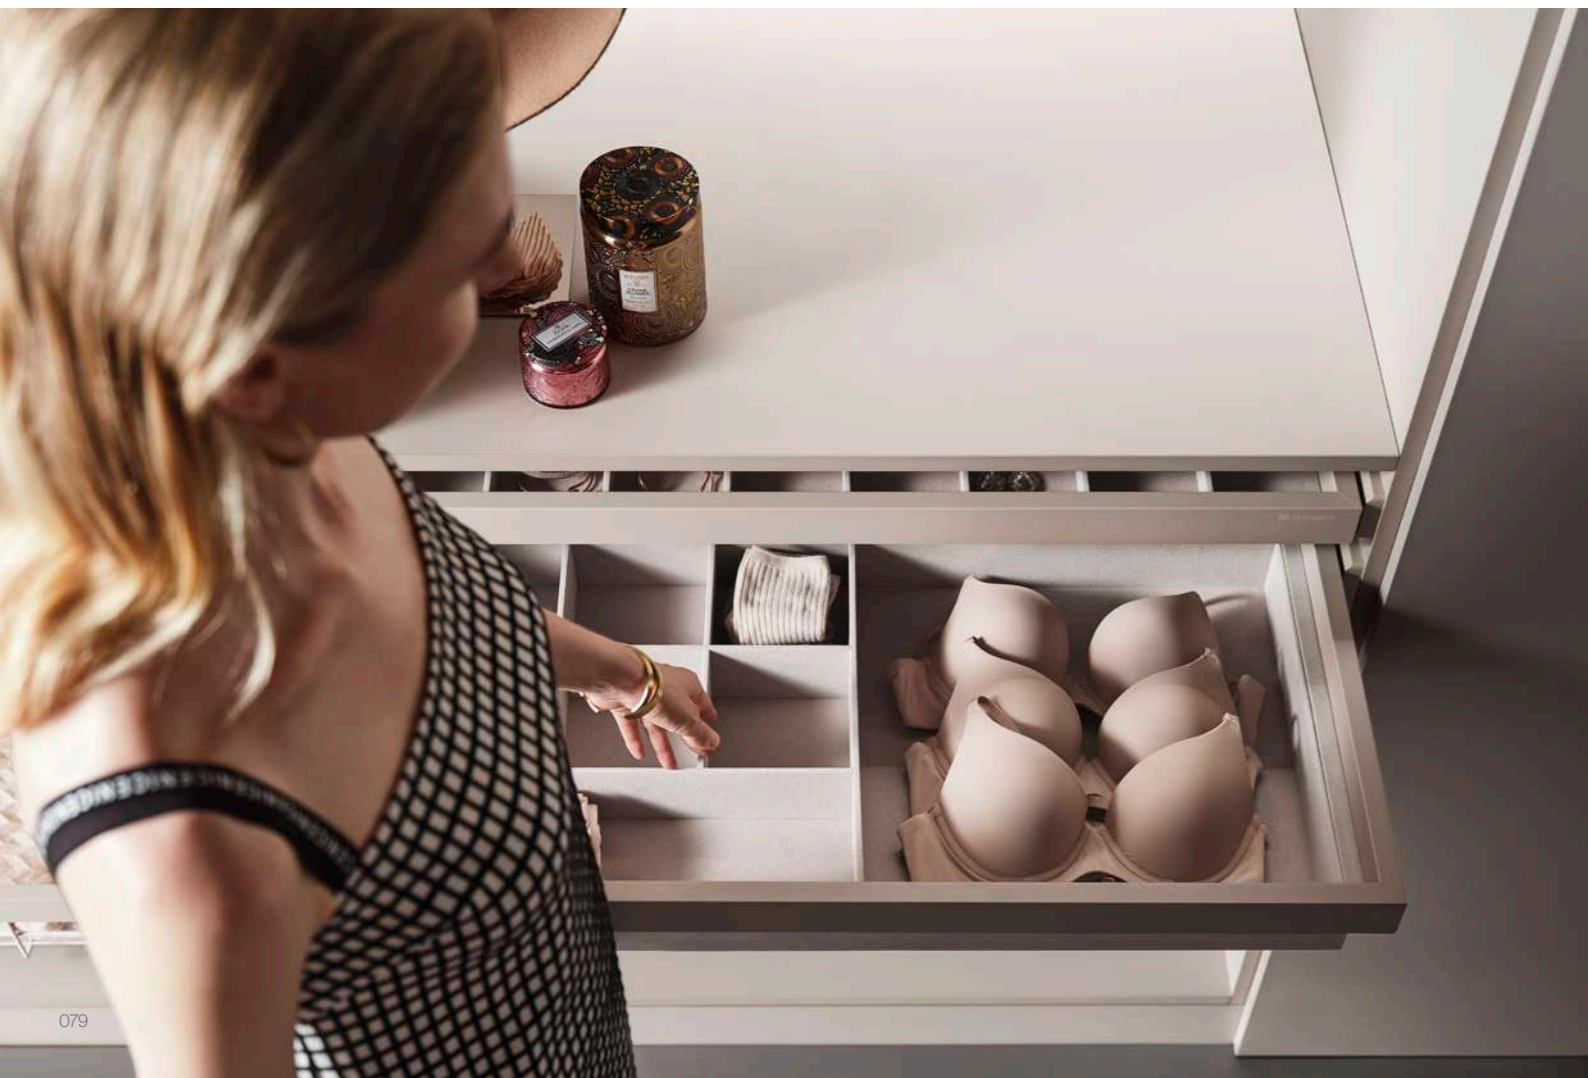

COKA STORAGE SYSTEM

SOFT AND DELICATE VELVET TO EMBELLISH THE JEWELRY BOX, CONVEY THE PROPER WAY FOR YOUR VALUABLES.

LIFE HAS A THOUSAND
KINDS OF ATTITUDE.

COKA /
Multifunctional storage box

Coka helps your stuff to be in orderly and better storage. The minimalism design expresses another outstanding life style.

COKA

COKA /
Metal storage box

COKA /
Shoes rack

COKA /
Multifunctional shoes rack

THE PERFECT COMBINATION OF ELEGANT AND PRAGMATISM,
IS THE WAY OF LIFE WE LOOK FORWARD TO.

COKA /
Storage wire basket

COKA /
Trousers rack

The beauty of orderliness.

“It feels like a luxury touch”, the elegant design is not restricted by any times and tide, but makes your wardrobe full of charming.

COKA /
Multifunctional storage box

DESIGN FOR STORAGE WITH SMOOTHLY WRAPPING VELVET, TO CARE FOR YOUR
INTIMATE CLOTHING AND YOUR HOME LIFE.