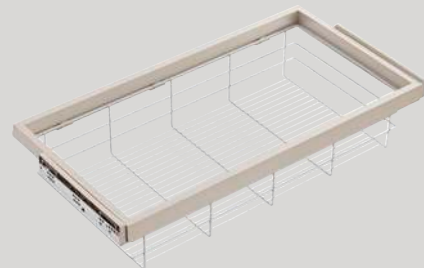

MODEL	CABINET W (mm)	WIDTH x DEPTH x HEIGHT (mm) With slides
WS4154S.060.MK	600	564x443x51
WS4154S.080.MK	800	764x443x51
WS4154S.090.MK	900	864x443x51

COKA SHOES RACK

MODEL	CABINET W (mm)	WIDTH x DEPTH x HEIGHT (mm) With slides
WS4155S.060.MK	600	564x443x51
WS4155S.080.MK	800	764x443x51
WS4155S.090.MK	900	864x443x51

COKA STORAGE WIRE BASKET

MODEL	CABINET W (mm)	WIDTH x DEPTH x HEIGHT (mm) With slides
WS4170S.060.MK	600	564x443x186
WS4170S.080.MK	800	764x443x186
WS4170S.090.MK	900	864x443x186

COKA MULTIFUNCTIONAL STORAGE BOX