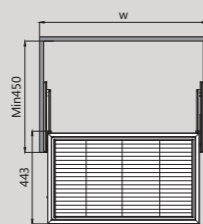

COKA MULTIFUNCTIONAL STORAGE BOX

MODEL	CABINET W (mm)	WIDTH x DEPTH x HEIGHT (mm) With slides
WS4153S.060.MK	600	564x443x51
WS4153S.080.MK	800	764x443x51
WS4153S.090.MK	900	864x443x51

COKA METAL STORAGE BOX

MODEL	CABINET W (mm)	WIDTH x DEPTH x HEIGHT (mm) With slides
WS4154S.060.MK	600	564x443x51
WS4154S.080.MK	800	764x443x51
WS4154S.090.MK	900	864x443x51

COKA SHOES RACK

MODEL	CABINET W (mm)	WIDTH x DEPTH x HEIGHT (mm) With slides
WS4155S.060.MK	600	564x443x51
WS4155S.080.MK	800	764x443x51
WS4155S.090.MK	900	864x443x51

COKA STORAGE WIRE BASKET

MODEL	CABINET W (mm)	WIDTH x DEPTH x HEIGHT (mm) With slides
WS4170S.060.MK	600	564x443x186
WS4170S.080.MK	800	764x443x186
WS4170S.090.MK	900	864x443x186

COKA MULTIFUNCTIONAL STORAGE BOX